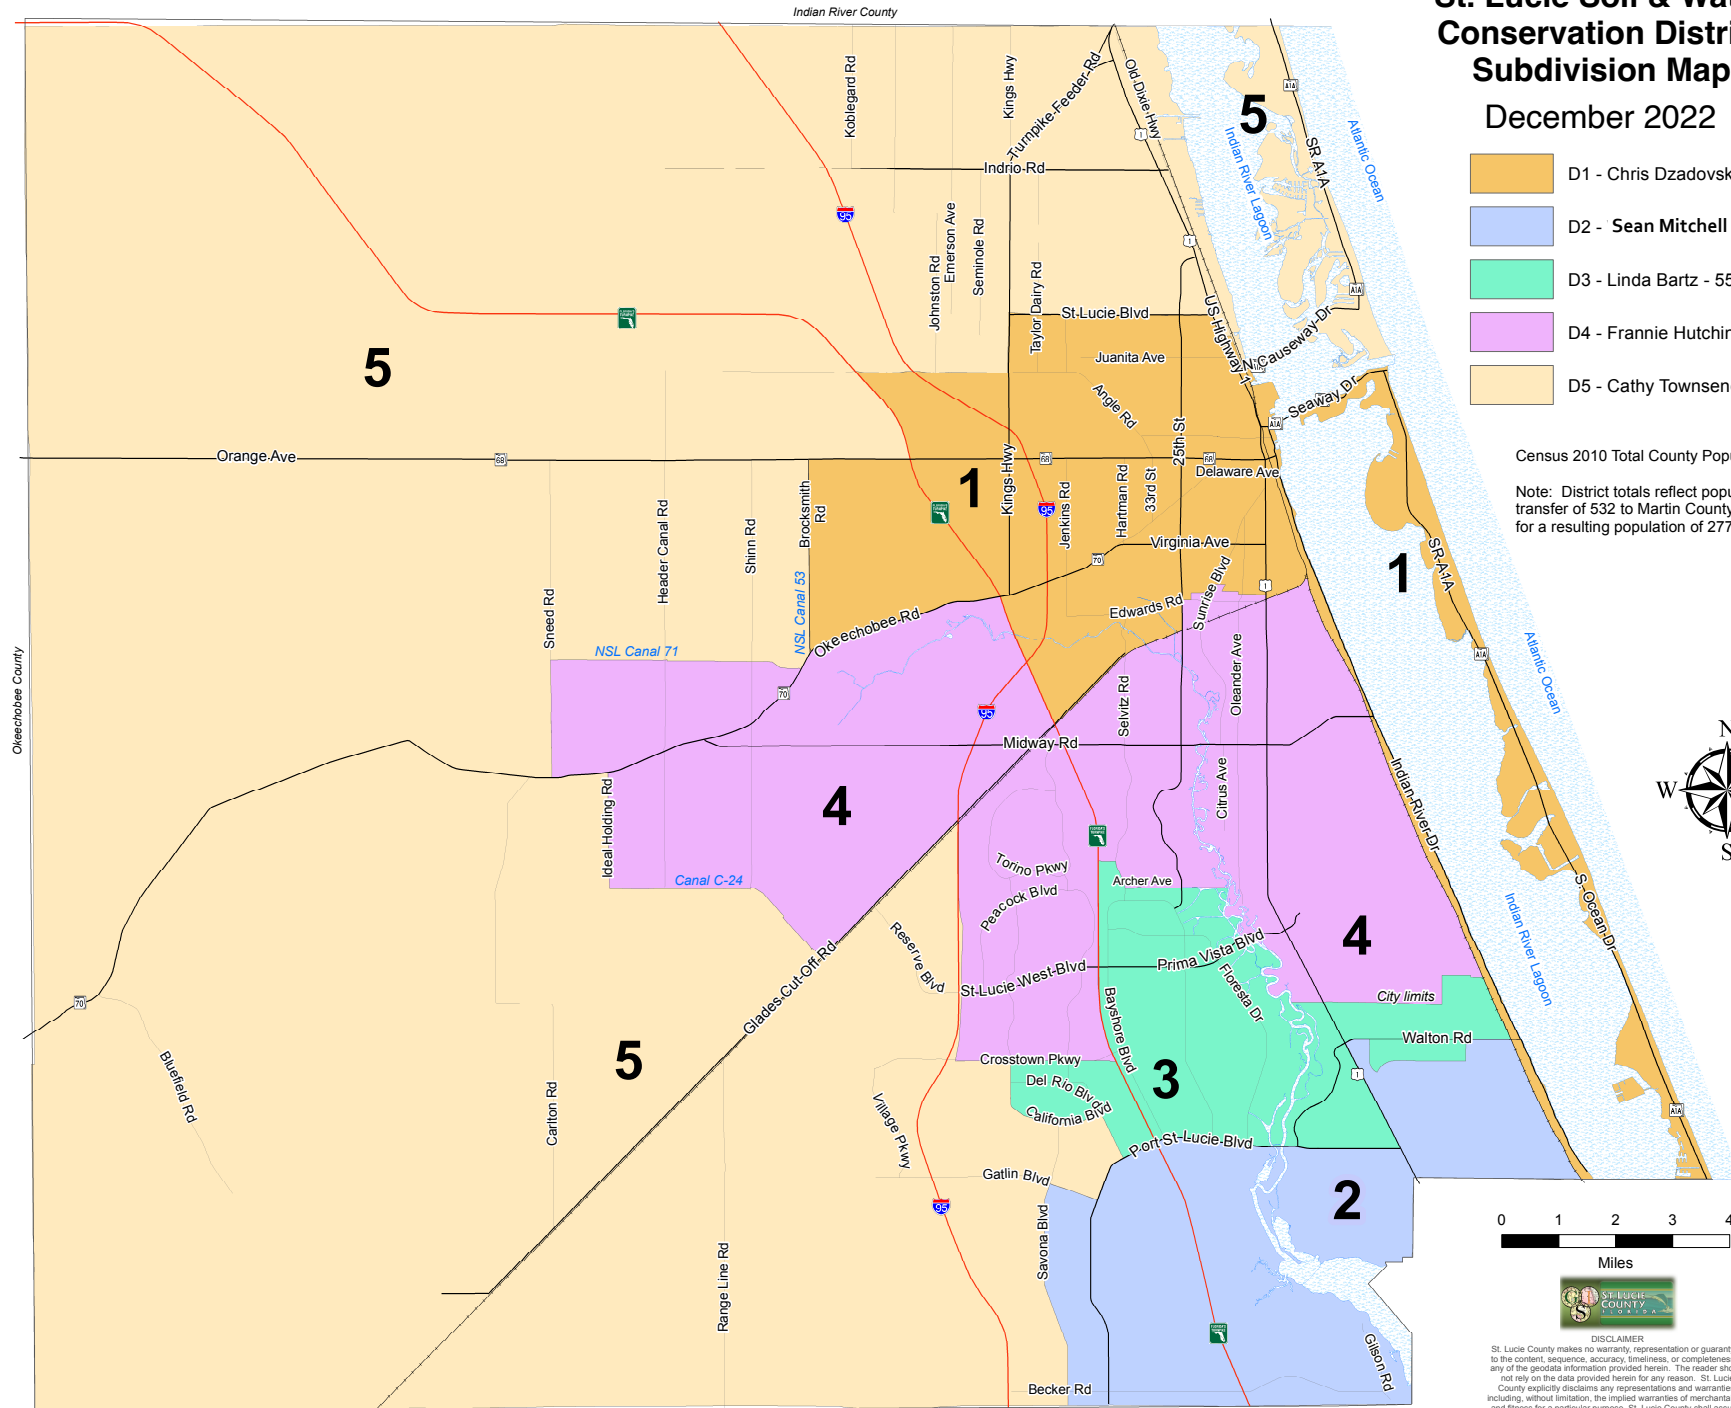

St. Lucie Soil & Water Conservation District Subdivision Map

December 2022

- D1 - Chris Dzadovsky - 55,757
- D2 - Sean Mitchell - 55,160
- D3 - Linda Bartz - 55,184
- D4 - Frannie Hutchinson - 55,634
- D5 - Cathy Townsend - 55,522

Census 2010 Total County Population - 277,789

Note: District totals reflect population transfer of 532 to Martin County on 7/1/2013, for a resulting population of 277,257.